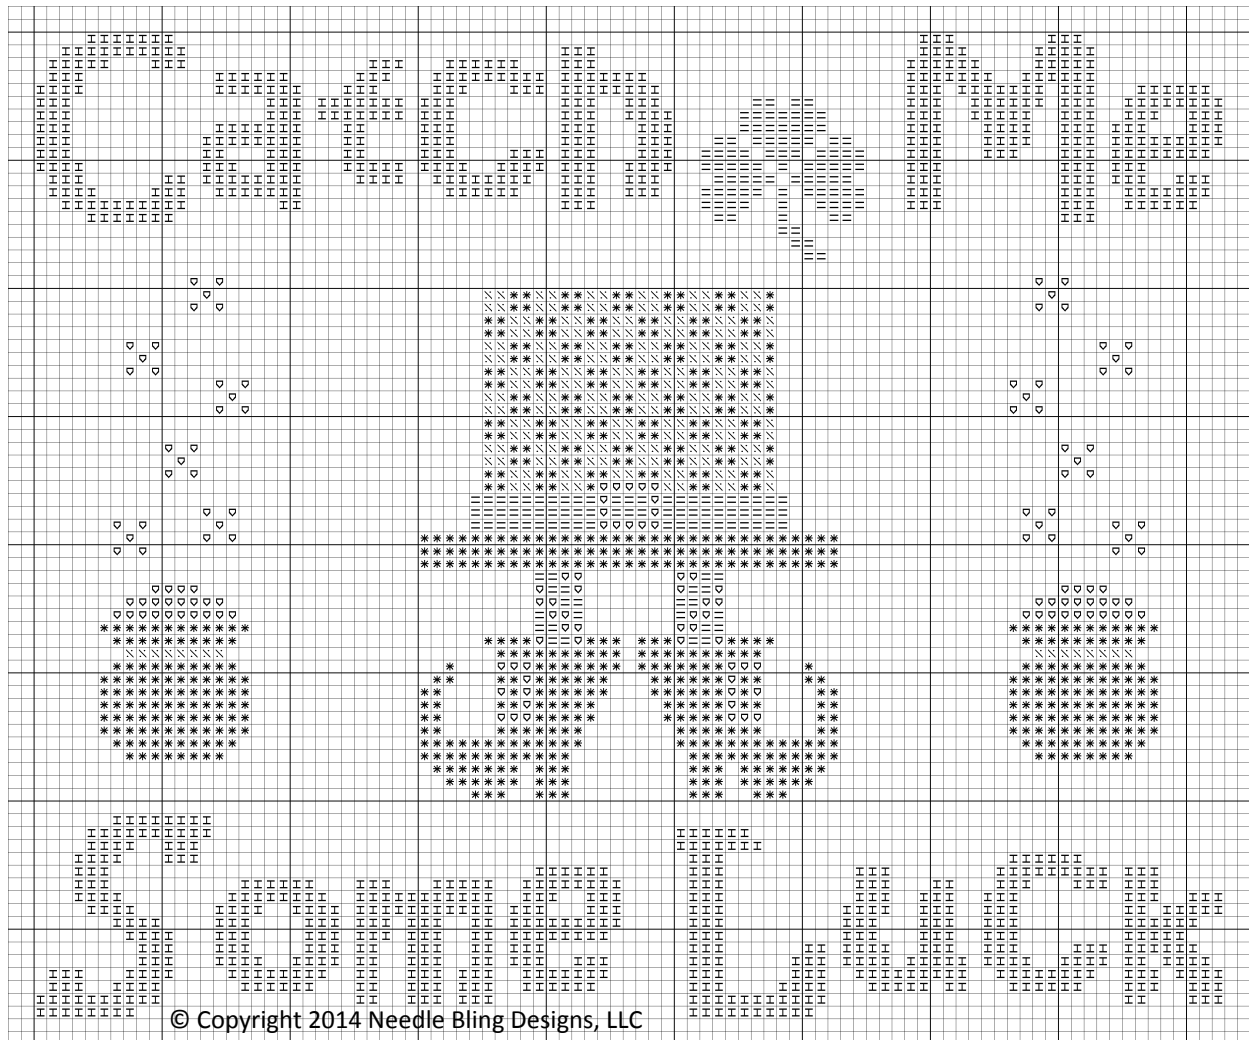

Needle & Bling Designs

“Lucky”

© Copyright 2014 Needle Bling Designs, LLC

Cross-stitch 2 over 2 / Stitch Count: 77 H x 93 W (5 1/4" H x 6 1/4"W)

Our Model is stitched on WDW 30 count Parchment (1110)

Symbol	Company	Number	DMC	Name
*	WDW	3910	310	Mascara
♥	GAST	7071	972	Sun Flower
∖	GAST	7013	3364	Green Apple
I	CC		319	Grasshopper
	CC		3363	Four Leaf Clover

“Lucky” © copyright 2014 by Theresa Curry & Brian Stugelmayor of *Needle Bling Designs LLC*

Permission is given to shops & guilds to copy & distribute. May be kitted & taught as a class. Not for Resale. Please include Needle Bling Designs name & logo as the designer.